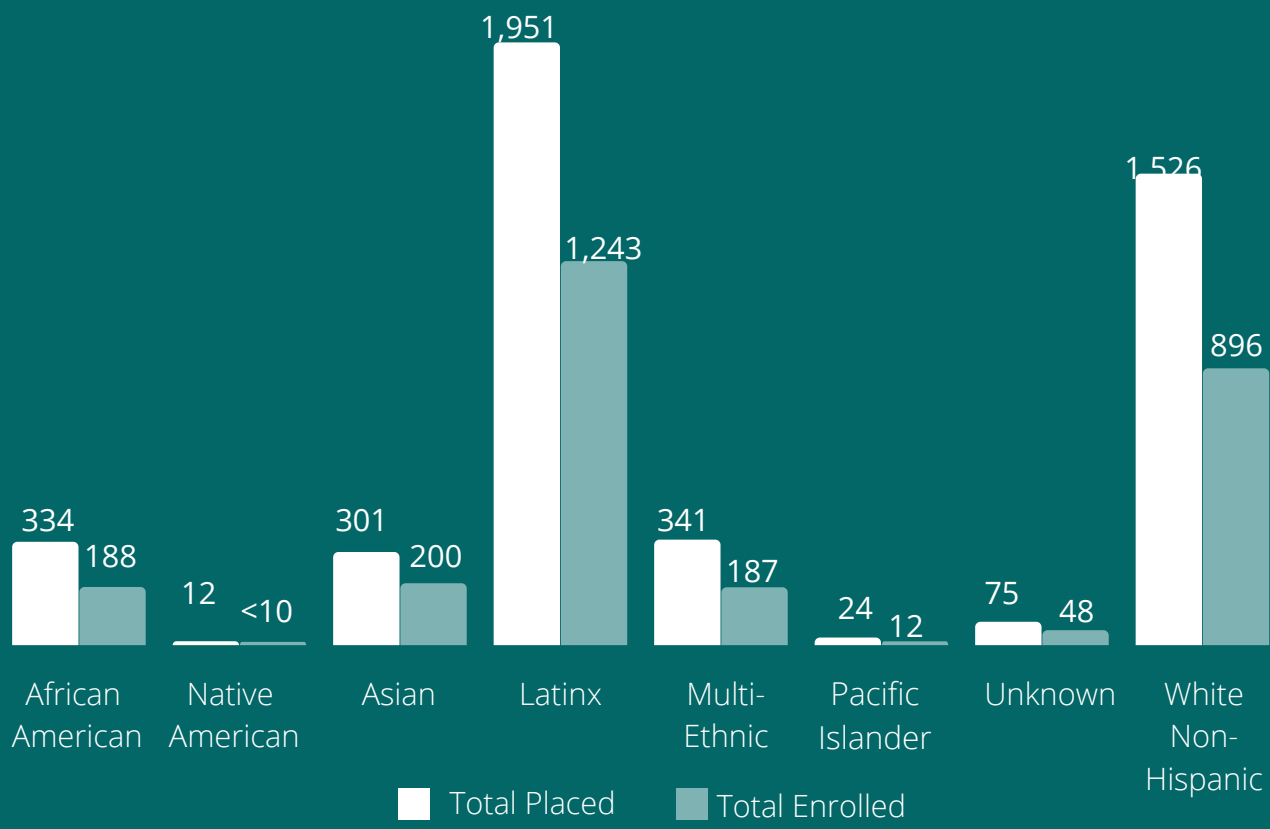

ENGLISH PLACEMENT & ENROLLMENT

2019-2020

4,564

Total Number of 1st
Time Students
Placed

2,782

Total Number of 1st
Time Students
Enrolled

Differences in Placement vs. Enrollment for First-Time Students in Transfer-Level, Transfer-Level with Support, & Pre-Transfer-Level Courses